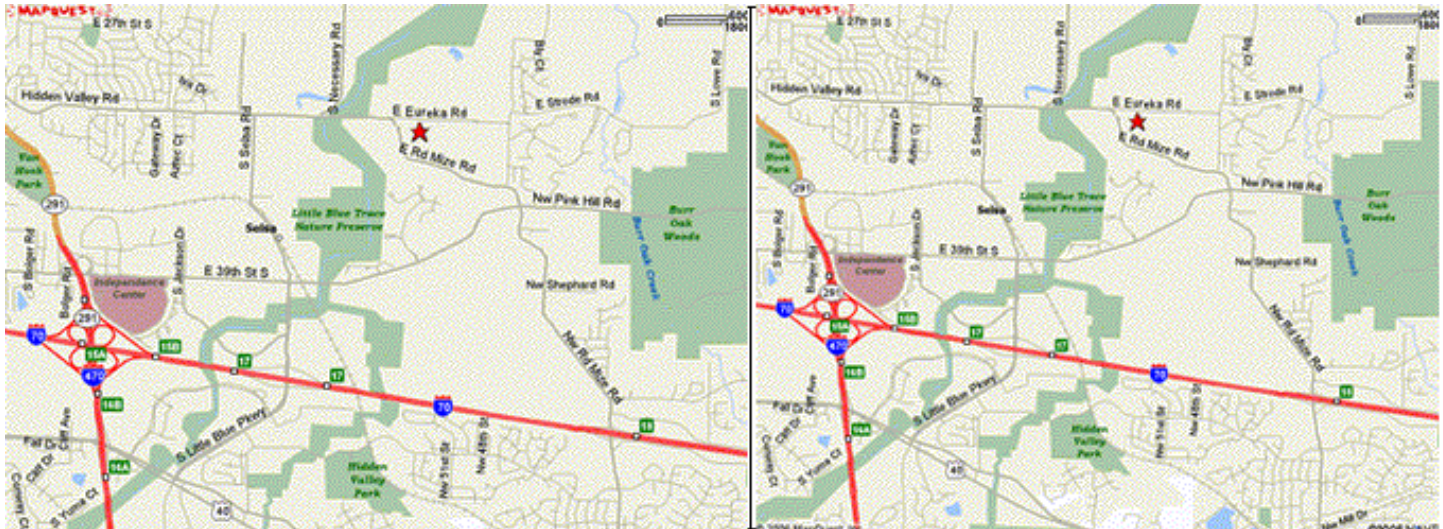

Map and Directions

07/12/2008 (Sat) 10:00am

Misty Rivers Equestrians
Misty Rivers Equestrian Center

Contact:
Renee Garrison
816-833-3696

[Tentative Class List](#)

21400 eureka Rd. Independence mo 64057.

From I 70 take little blue parkway north to your frist stop sign
Turn right and go 2 miles. It's at the corner of Eureka rd. and RD Mize.

From 291 go north to Hidden Valle Rd. and turn right and go about 5 miles
Turn right on eureka Rd. and it will be on your left.

[Home](#) | [Bulletin Board](#) | [Show Dates](#) | [Officer List](#) | [Clubs](#) | [Juniors](#) | [Point Standings](#) | [For Sale](#) | [Year End Awards](#) | [Traveling Trophies](#) | [Forms](#) | [Links](#) | [Suggestions](#)