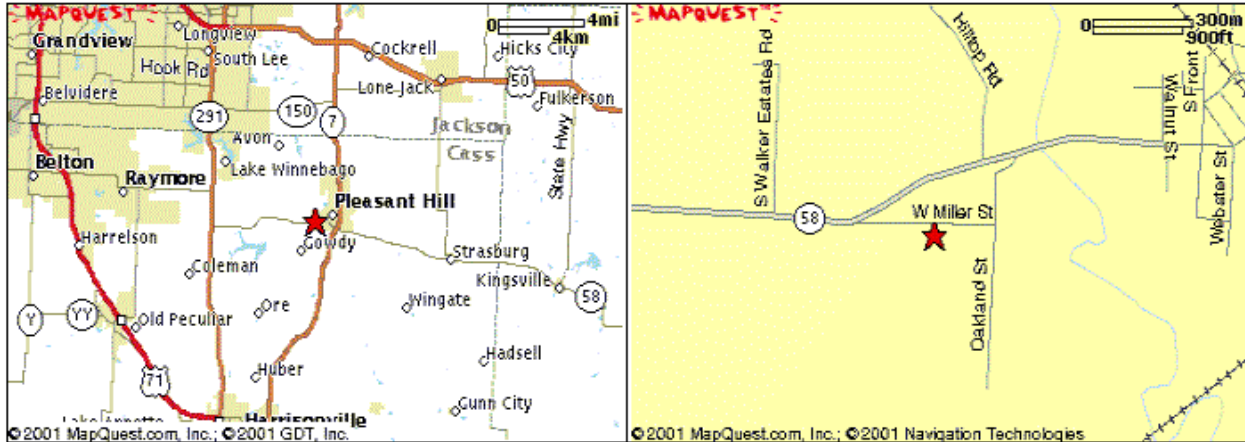

## Map and Directions

06/28/2008 (Sat) 10:00am

Combined with Blue Springs-Double Judged-Points

[Tentative Class List](#)

GCSC Juniors

Pleasant Hill Arena, Pleasant Hill Mo

Contact:

Tobie Bell

816-459-7881

Pleasant Hill Bit and Spur Arena is located in Pleasant Hill off Hwy 58 between Hwy 291 and Hwy 7.

**From Hwy 291** take Hwy 58 East, until Hwy 58 splits into a 'Y'. At the 'Y' keep to the right (Miller Street). Turn right (South) on gravel driveway marked 'Horse Show'.

**From Hwy 7** take Hwy 58 West through Pleasant Hill and out of town. After crossing the small bridge, turn left on Oakland Street (up hill). At Miller street turn right. Turn left (south) on gravel driveway marked 'Horse Show'.