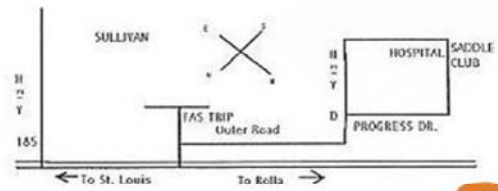

Map To Fairgrounds

For More Information Contact:

573-468-3314
573-860-4010

Visit our website
www.rawhideanddusty.com

WITNESS DARING FEATS OF BRAVERY FROM COURAGEOUS PERFORMERS